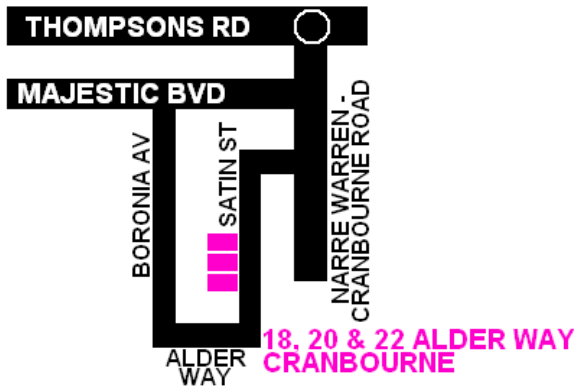

FRENKEN DISPLAY HOMES

WWW.FRENKENHOMES.COM.AU

MELWAYS:
130 B11

CASTLE, BUCKINGHAM & OLIVIA

18, 20 & 22 ALDER WAY CRANBOURNE

OPEN MON TO WED 1-5PM, SAT/SUN 10-5PM

GUY ROBINSON 0400 939 300

guyatfrenkenhomes@bigpond.com

MELWAYS:
129 D11

TOPAZ, EMERALD, DIAMOND & PEARL

244 & 246 EVANS RD CRANBOURNE &

105 & 107 FAIRHAVEN BVD CRANBOURNE

OPEN MON TO WED 1-5PM, SAT/SUN 10-5PM

VAL EDWARDS 5998 9440 / 0403 222 885

val-edwards@live.com.au