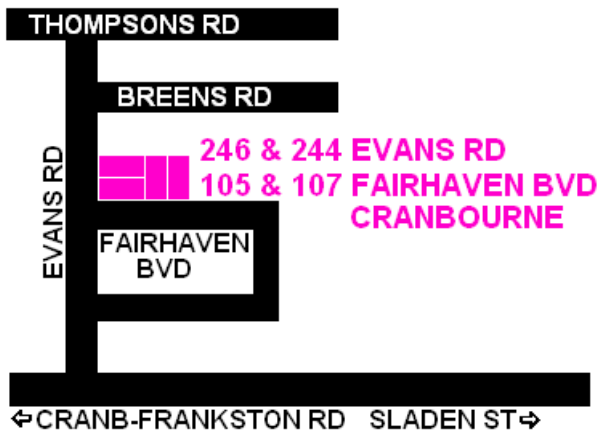

FRENKEN DISPLAY HOMES

WWW.FRENKENHOMES.COM.AU

MELWAYS:
130 B11

CASTLE, BUCKINGHAM & OLIVIA

18, 20 & 22 ALDER WAY CRANBOURNE

OPEN MON TO WED 1-5PM, SAT/SUN 10-5PM

GUY ROBINSON 0400 939 300

guyatfrenkenhomes@bigpond.com

MELWAYS:
129 D11

TOPAZ, EMERALD, DIAMOND & PEARL

244 & 246 EVANS RD CRANBOURNE &

105 & 107 FAIRHAVEN BVD CRANBOURNE

OPEN MON TO WED 1-5PM, SAT/SUN 10-5PM

VAL EDWARDS 5998 9440 / 0403 222 885

val-edwards@live.com.au

MELWAYS:
215 F3

THE OPAL & RUBY

19 & 21 VILLELLA DR PAKENHAM

KUNAL TYAGI 5941 7772 / 0402 384 486

OPEN WED-FRI 11-5PM, SAT/SUN 10-5PM

kunaltyagi@bigpond.com

MELWAYS:
317 C11

CASTLE & ENTERTAINER