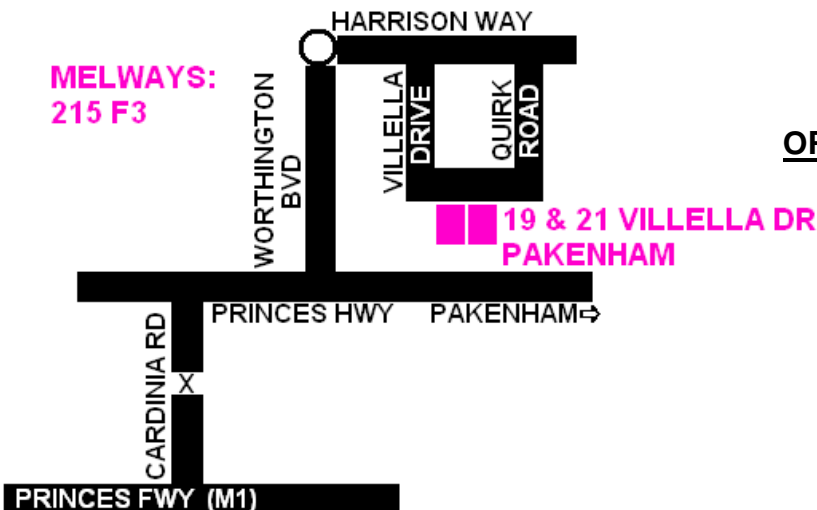

FRENKEN DISPLAY HOMES

WWW.FRENKENHOMES.COM.AU

MELWAYS:
130 B11

CASTLE, BUCKINGHAM & OLIVIA

18, 20 & 22 ALDER WAY CRANBOURNE

OPEN MON TO WED 1-5PM, SAT/SUN 10-5PM

GUY ROBINSON 0400 939 300

guyatfrenkenhomes@bigpond.com

MELWAYS:
129 D11

TOPAZ, EMERALD, DIAMOND & PEARL

244 & 246 EVANS RD CRANBOURNE &

105 & 107 FAIRHAVEN BVD CRANBOURNE

OPEN MON TO WED 1-5PM, SAT/SUN 10-5PM

VAL EDWARDS 5998 9440 / 0403 222 885

val-edwards@live.com.au

MELWAYS:
215 F3

THE OPAL & RUBY

19 & 21 VILLELLA DR PAKENHAM

KUNAL TYAGI 5941 7772 / 0402 384 486

OPEN WED-FRI 11-5PM, SAT/SUN 10-5PM

kunaltyagi@bigpond.com

MELWAYS:
317 C11

CASTLE & ENTERTAINER

144 WEBSTER WAY PAKENHAM

DANIEL SMIT 0449 590 686

OPEN MON TO WED 1-5PM, SAT/SUN 10-5PM

danielsmit@westnet.com.au